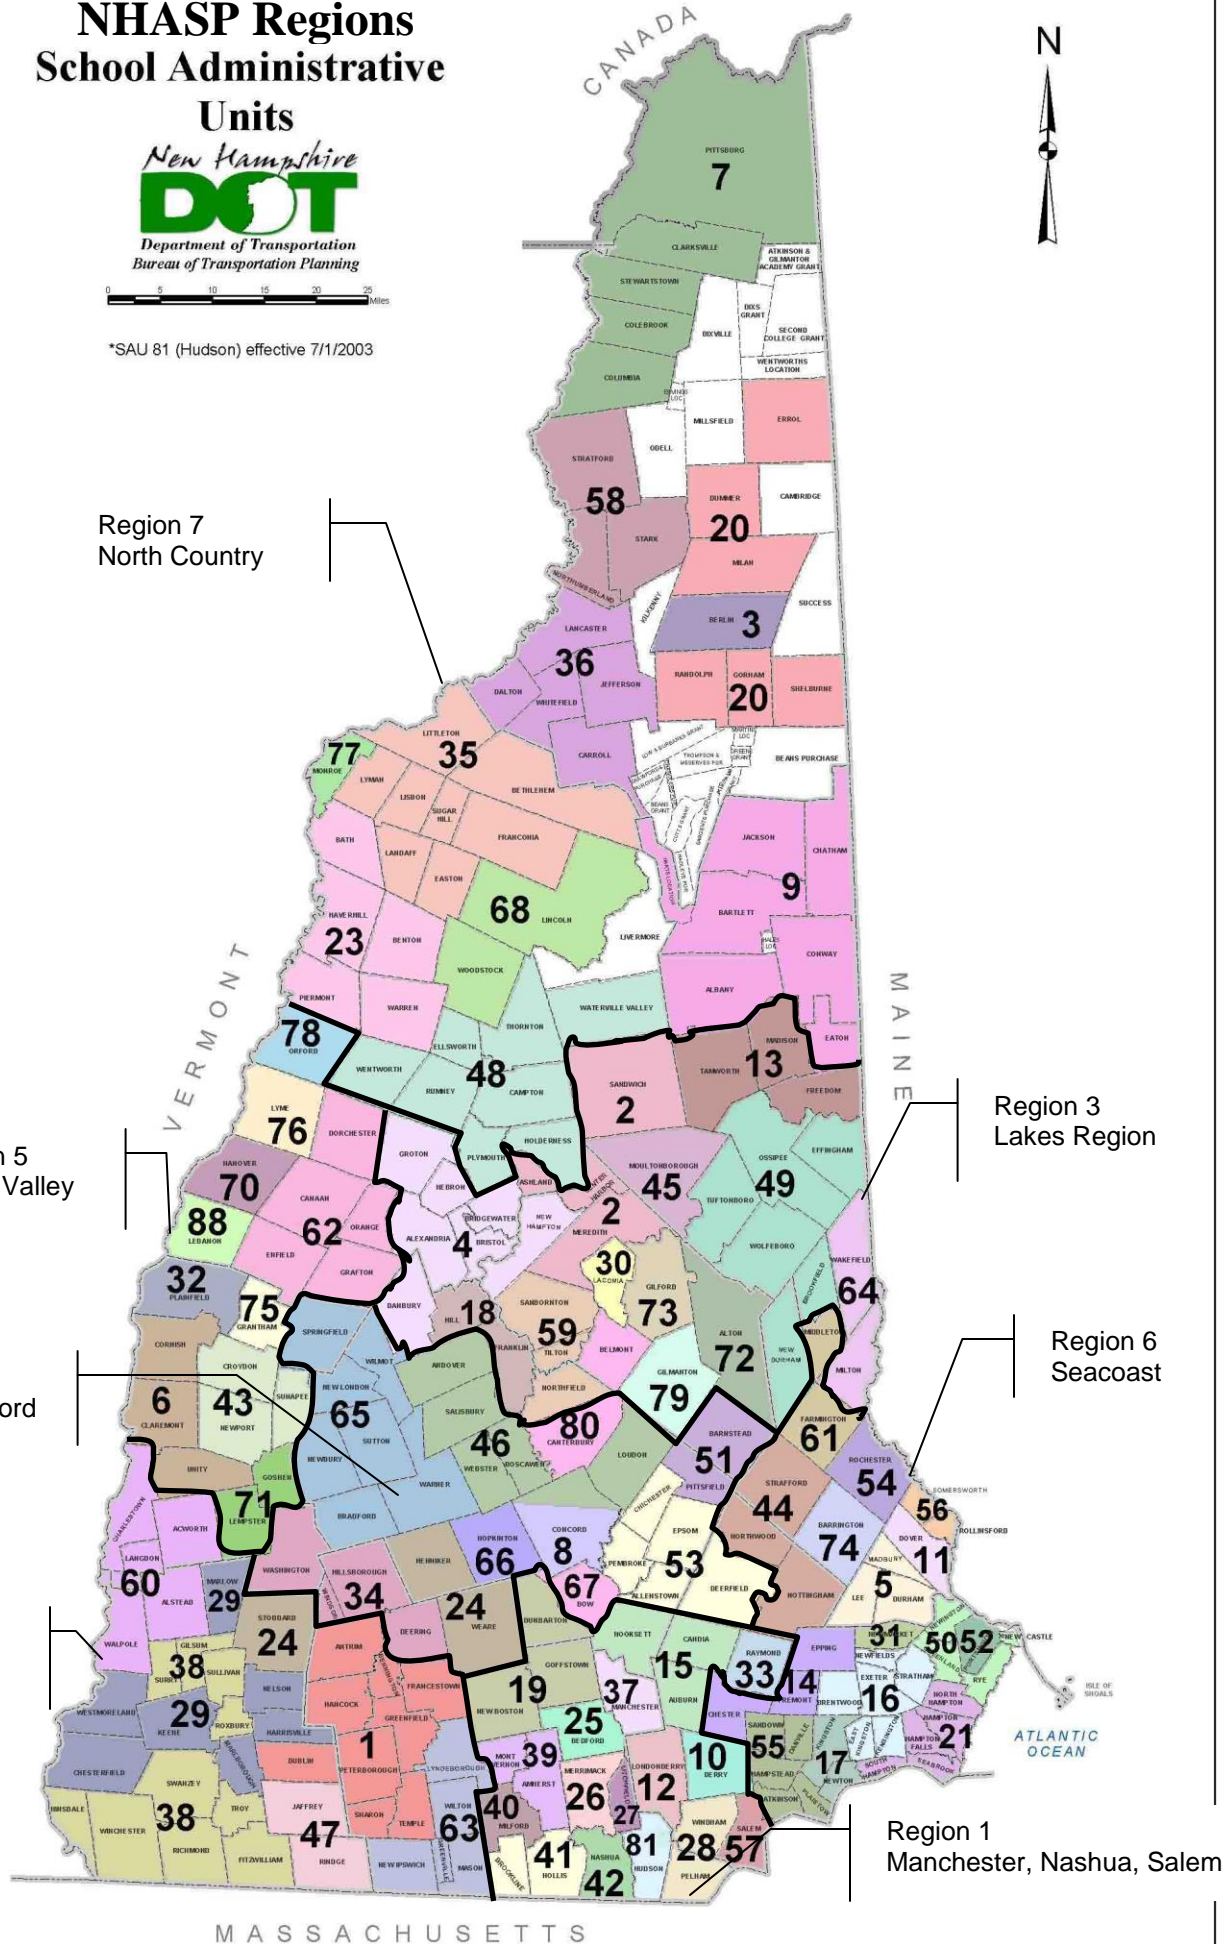

# NHASP Regions School Administrative Units

\*SAU 81 (Hudson) effective 7/1/2003

Region 7  
North Country

Region 5  
Upper Valley

Region 3  
Lakes Region

Region 2  
Greater Concord

Region 6  
Seacoast

Region 4  
Monadnock

Region 1  
Manchester, Nashua, Salem